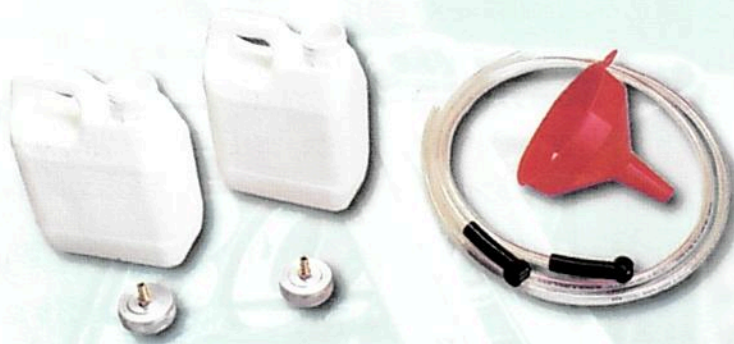

## MODEL # BFD-39560

For bleeding break or clutch circuit in any motor vehicle.

The unit includes:

- A set of six coupling plugs Model # BFD-39561 for connection to the brake fluid circuit deposit
- A set of drain containers with adapters for the bleeding valve
- A funnel and hose

### CONNECTION PLUGS INCLUDED

Model # BFD-39561 (Set of 6)

1. 1/43
2. 3/52.5
3. 2/48
4. 4/60
5. 5/65
6. 6/68.5

**Special**  
**\$479.00**

TECHNICAL DATA	BFD-39560
Air chamber capacity	7 L
Brake fluid chamber capacity	6 L
Max air pressure	145psi / 10 bar
Max brake fluid supply pressure	30 psi, 2 bar